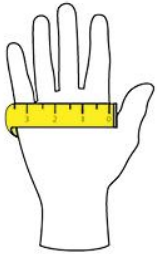

Portwest - Gloves

GLOVE SIZE	XXS	XS	S	M	L	XL	XXL	3XL	4XL
MINIMAL GLOVE LENGTH (INCHES)	5	6	7	8	9	10	11	12	13